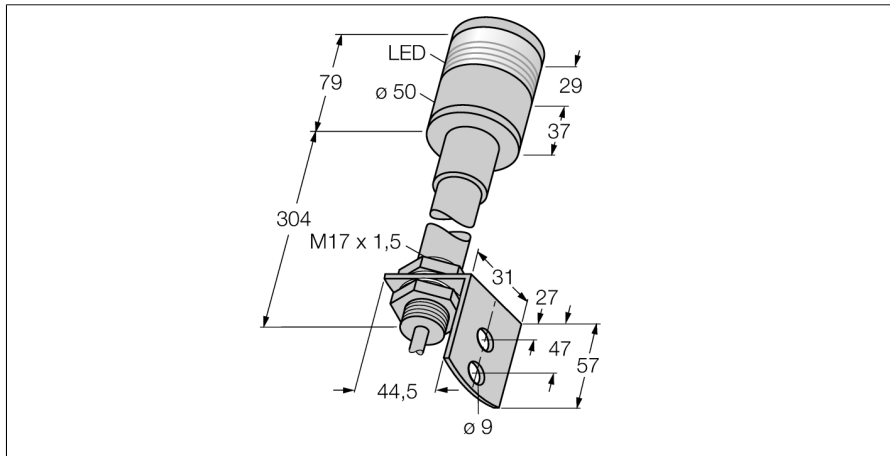

Machine Safety
Muting Lamp
SSA-ML-W

- Operating voltage 20...28 V AC/DC
- LED, all-round visible
- Cable connection, 2-pin

Type designation	SSA-ML-W
Ident no.	3062095
Function	Muting lamp
Light type	White
Ambient temperature	-30...+60 °C
Operating voltage	20...28 VDC
Operating voltage	20VAC
Lens	plastic, Acrylic
Electrical connection	Cable
Number of cores	2
Protection class	IP54