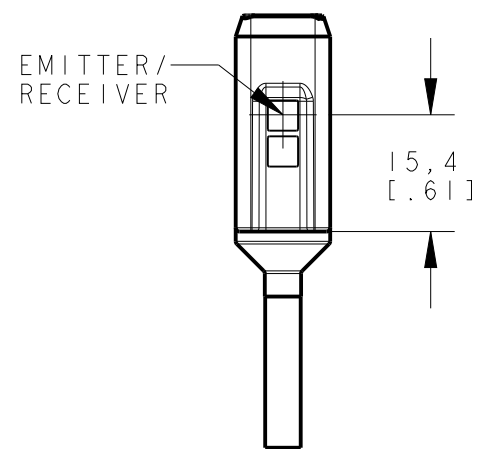

8 | 7 | 6 | 5 | 4 | 3 | 2 | 1

NOTES:
 1. ALL DIMENSIONS ARE MILLIMETERS [INCHES] UNLESS OTHERWISE NOTED.
 2. REFER TO "www.bannerengineering.com" FOR ADDITIONAL DATA AND SPECIFICATIONS.

This drawing is the property of BANNER ENGINEERING CORP. Any use or reproduction, in any form, without prior written permission of Banner is prohibited. © 2015 Banner Engineering Corp.

THIRD ANGLE PROJECTION

BANNER ENGINEERING CORP.
 www.bannerengineering.com

TITLE
**Q12E/R CR CABLE
 WEB CAD DRAWINGS 2D/3D**

SIZE B	DRAWING NO. 141143	REV.
SCALE 1:1	SHEET 1 OF 1	

8 | 7 | 6 | 5 | 4 | 3 | 2 | 1 CREO