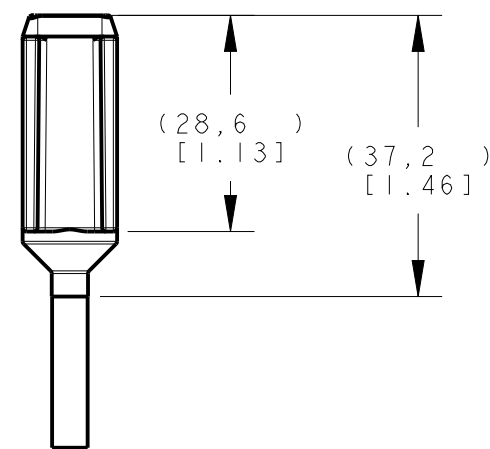

8 | 7 | 6 | 5 | 4 | 3 | 2 | 1

NOTES:
 1. ALL DIMENSIONS ARE MILLIMETERS [INCHES] UNLESS OTHERWISE NOTED.
 2. REFER TO "www.bannerengineering.com" FOR ADDITIONAL DATA AND SPECIFICATIONS.

This drawing is the property of BANNER ENGINEERING CORP. Any use or reproduction, in any form, without prior written permission of Banner is prohibited. © 2015 Banner Engineering Corp.

THIRD ANGLE PROJECTION

BANNER ENGINEERING CORP.
 www.bannerengineering.com

TITLE
**Q12E/R CR CABLE
 WEB CAD DRAWINGS 2D/3D**

SIZE B	DRAWING NO. 141143	REV.
SCALE 1:1	SHEET 1 OF 1	

8 | 7 | 6 | 5 | 4 | 3 | 2 | 1 CREO