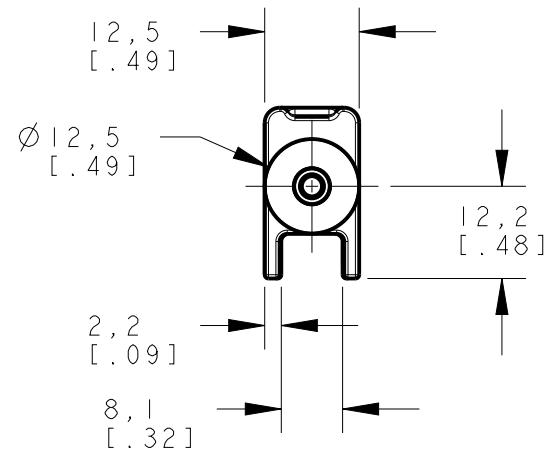

8 | 7 | 6 | 5 | 4 | 3 | 2 | 1

NOTES:
 1. ALL DIMENSIONS ARE MILLIMETERS [INCHES] UNLESS OTHERWISE NOTED.
 2. REFER TO "www.bannerengineering.com" FOR ADDITIONAL DATA AND SPECIFICATIONS.

This drawing is the property of BANNER ENGINEERING CORP. Any use or reproduction, in any form, without prior written permission of Banner is prohibited. © 2015 Banner Engineering Corp.

THIRD ANGLE PROJECTION

BANNER ENGINEERING CORP.
 www.bannerengineering.com

TITLE
**Q12E/R CR CABLE
 WEB CAD DRAWINGS 2D/3D**

SIZE B	DRAWING NO. 141143	REV.
SCALE 1:1	SHEET 1 OF 1	

8 | 7 | 6 | 5 | 4 | 3 | 2 | 1 CREO