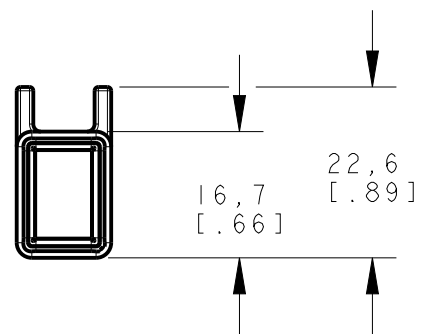

8 | 7 | 6 | 5 | 4 | 3 | 2 | 1

NOTES:
 1. ALL DIMENSIONS ARE MILLIMETERS [INCHES] UNLESS OTHERWISE NOTED.
 2. REFER TO "www.bannerengineering.com" FOR ADDITIONAL DATA AND SPECIFICATIONS.

This drawing is the property of BANNER ENGINEERING CORP. Any use or reproduction, in any form, without prior written permission of Banner is prohibited. © 2015 Banner Engineering Corp.

THIRD ANGLE PROJECTION

BANNER ENGINEERING CORP.
 www.bannerengineering.com

TITLE
**Q12E/R CR CABLE
 WEB CAD DRAWINGS 2D/3D**

SIZE B	DRAWING NO. 141143	REV.
SCALE 1:1	SHEET 1 OF 1	

8 | 7 | 6 | 5 | 4 | 3 | 2 | 1 CREO