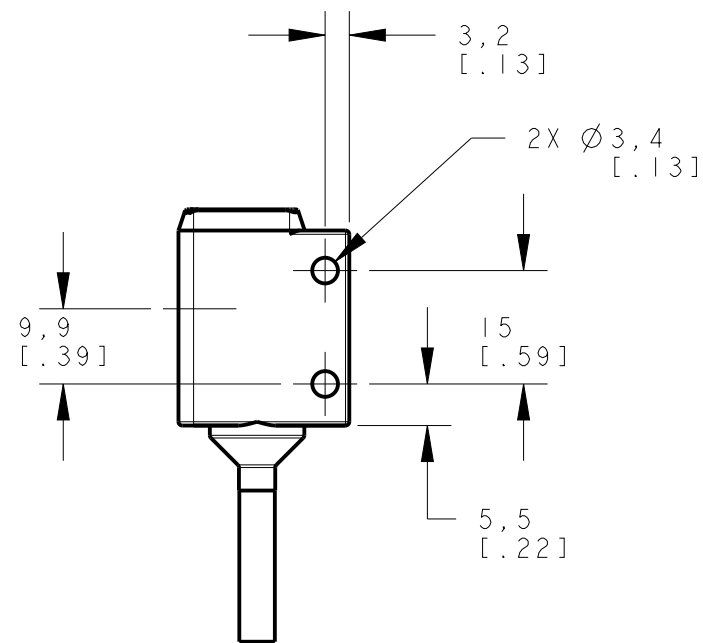

8 | 7 | 6 | 5 | 4 | 3 | 2 | 1

NOTES:
 1. ALL DIMENSIONS ARE MILLIMETERS [INCHES] UNLESS OTHERWISE NOTED.
 2. REFER TO "www.bannerengineering.com" FOR ADDITIONAL DATA AND SPECIFICATIONS.

This drawing is the property of BANNER ENGINEERING CORP. Any use or reproduction, in any form, without prior written permission of Banner is prohibited. © 2015 Banner Engineering Corp.

THIRD ANGLE PROJECTION

BANNER ENGINEERING CORP.
 www.bannerengineering.com

TITLE
**Q12E/R CR CABLE
 WEB CAD DRAWINGS 2D/3D**

SIZE B	DRAWING NO. 141143	REV.
SCALE 1:1	SHEET 1 OF 1	

8 | 7 | 6 | 5 | 4 | 3 | 2 | 1 CREO